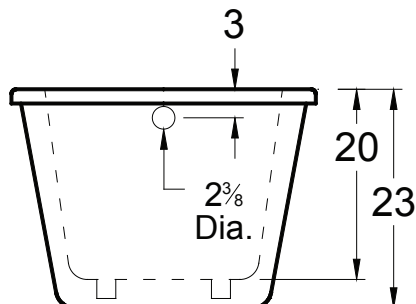

### DIMENSIONS

66" x 36" x 23" (1676 x 915 x 584 mm)  
Gallon to Overflow = 80 (Liters = 303)  
Weight: 130 lbs

### OPTIONAL ACCESSORIES

- Install according to Owner's Manual and local codes.
- Hot water supply should be 65-75% of tub capacity or greater.
- Always consult your local plumber for recommendations as installations will vary.