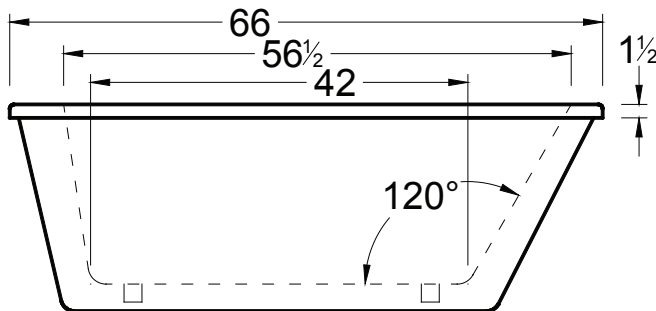

### DIMENSIONS

66" x 36" x 23" (1676 x 915 x 584 mm)  
Gallon to Overflow = 80 (Liters = 303)  
Weight: 130 lbs