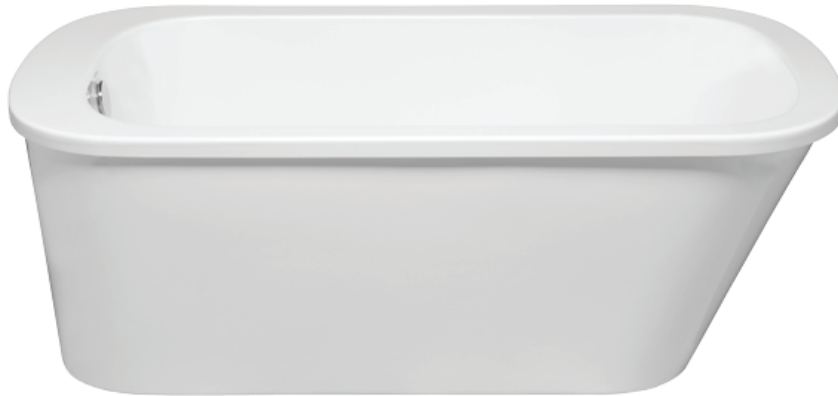

## ABIGAYLE 6636

### DIMENSIONS

66" x 36" x 23" (1676 x 915 x 584 mm)  
Gallon to Overflow = 80 (Liters = 303)  
Weight: 130 lbs

### TUB FLOOR

Non-Textured

### STANDARD FEATURES:

- 2 piece freestanding tub for easy access and installation
- 4 Adjustable feet
- Faucet can be deck mounted or floor mounted.
- Integral Waste & Overflow with Polished Chrome. Available with Polished Brass, Polished Nickel, Satin Nickel, Oil Rubbed Bronze or White trim. trim at no additional charge if specified at the time of order. Requests after order is shipped are subject to a \$75 list charge for trim