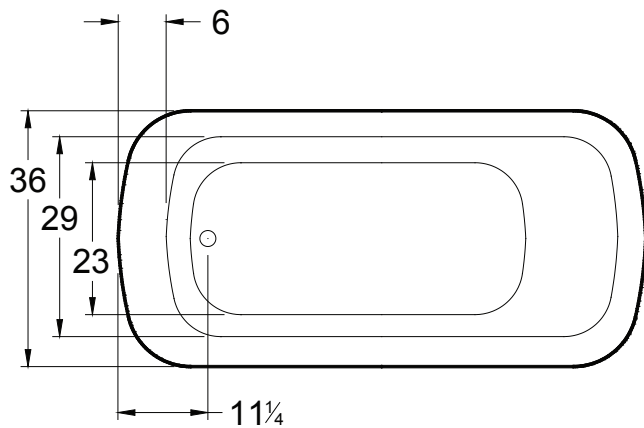

### DIMENSIONS

66" x 36" x 23" (1676 x 915 x 584 mm)  
Gallon to Overflow = 80 (Liters = 303)  
Weight: 130 lbs